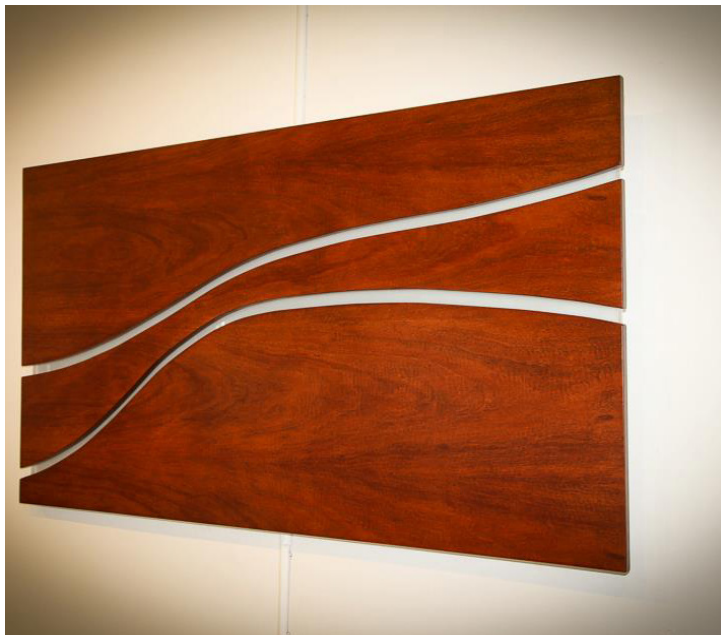

WESTERN AUSTRALIAN HARDWOODS

sustainable timber solutions

Western Australian jarrah has developed an international reputation as one of the finest hardwoods in the world. Its beautiful appearance and quality finish combined with its strength and durability makes it a highly prized timber that has long been synonymous with the Australian furniture industry since Western Australia's early beginnings.

Hardwoods are usually the material of choice for high quality designed furniture and a natural choice for designers and manufacturers. Western Australia's world class hardwoods are beautiful and diverse with colours ranging from the earthy red shades of jarrah (*Eucalyptus marginata*), the pinkish-orangy hues of karri (*Eucalyptus diversicolor*), to the delicate honey tones of marri (*Corymbia calophylla*).

"Our objective is to demonstrate the strength and versatility of our hardwoods for use in contemporary furniture. Visit stand 1042 to see the stunning jarrah wall art by [Kyoto Designs](#) and naturally featured jarrah floating coffee table designed by [Floating Edge Design](#). You will be intrigued by a web-inspired marri hall table designed and made by [Simon Parsons of SP Furniture](#) along with two fully functional, lightweight but robust karri chairs designed by students, Malisa Benjamins and Harry Reynoldson from the [Faculty of Architecture Landscape and Visual Arts](#) at the University of Western Australia."